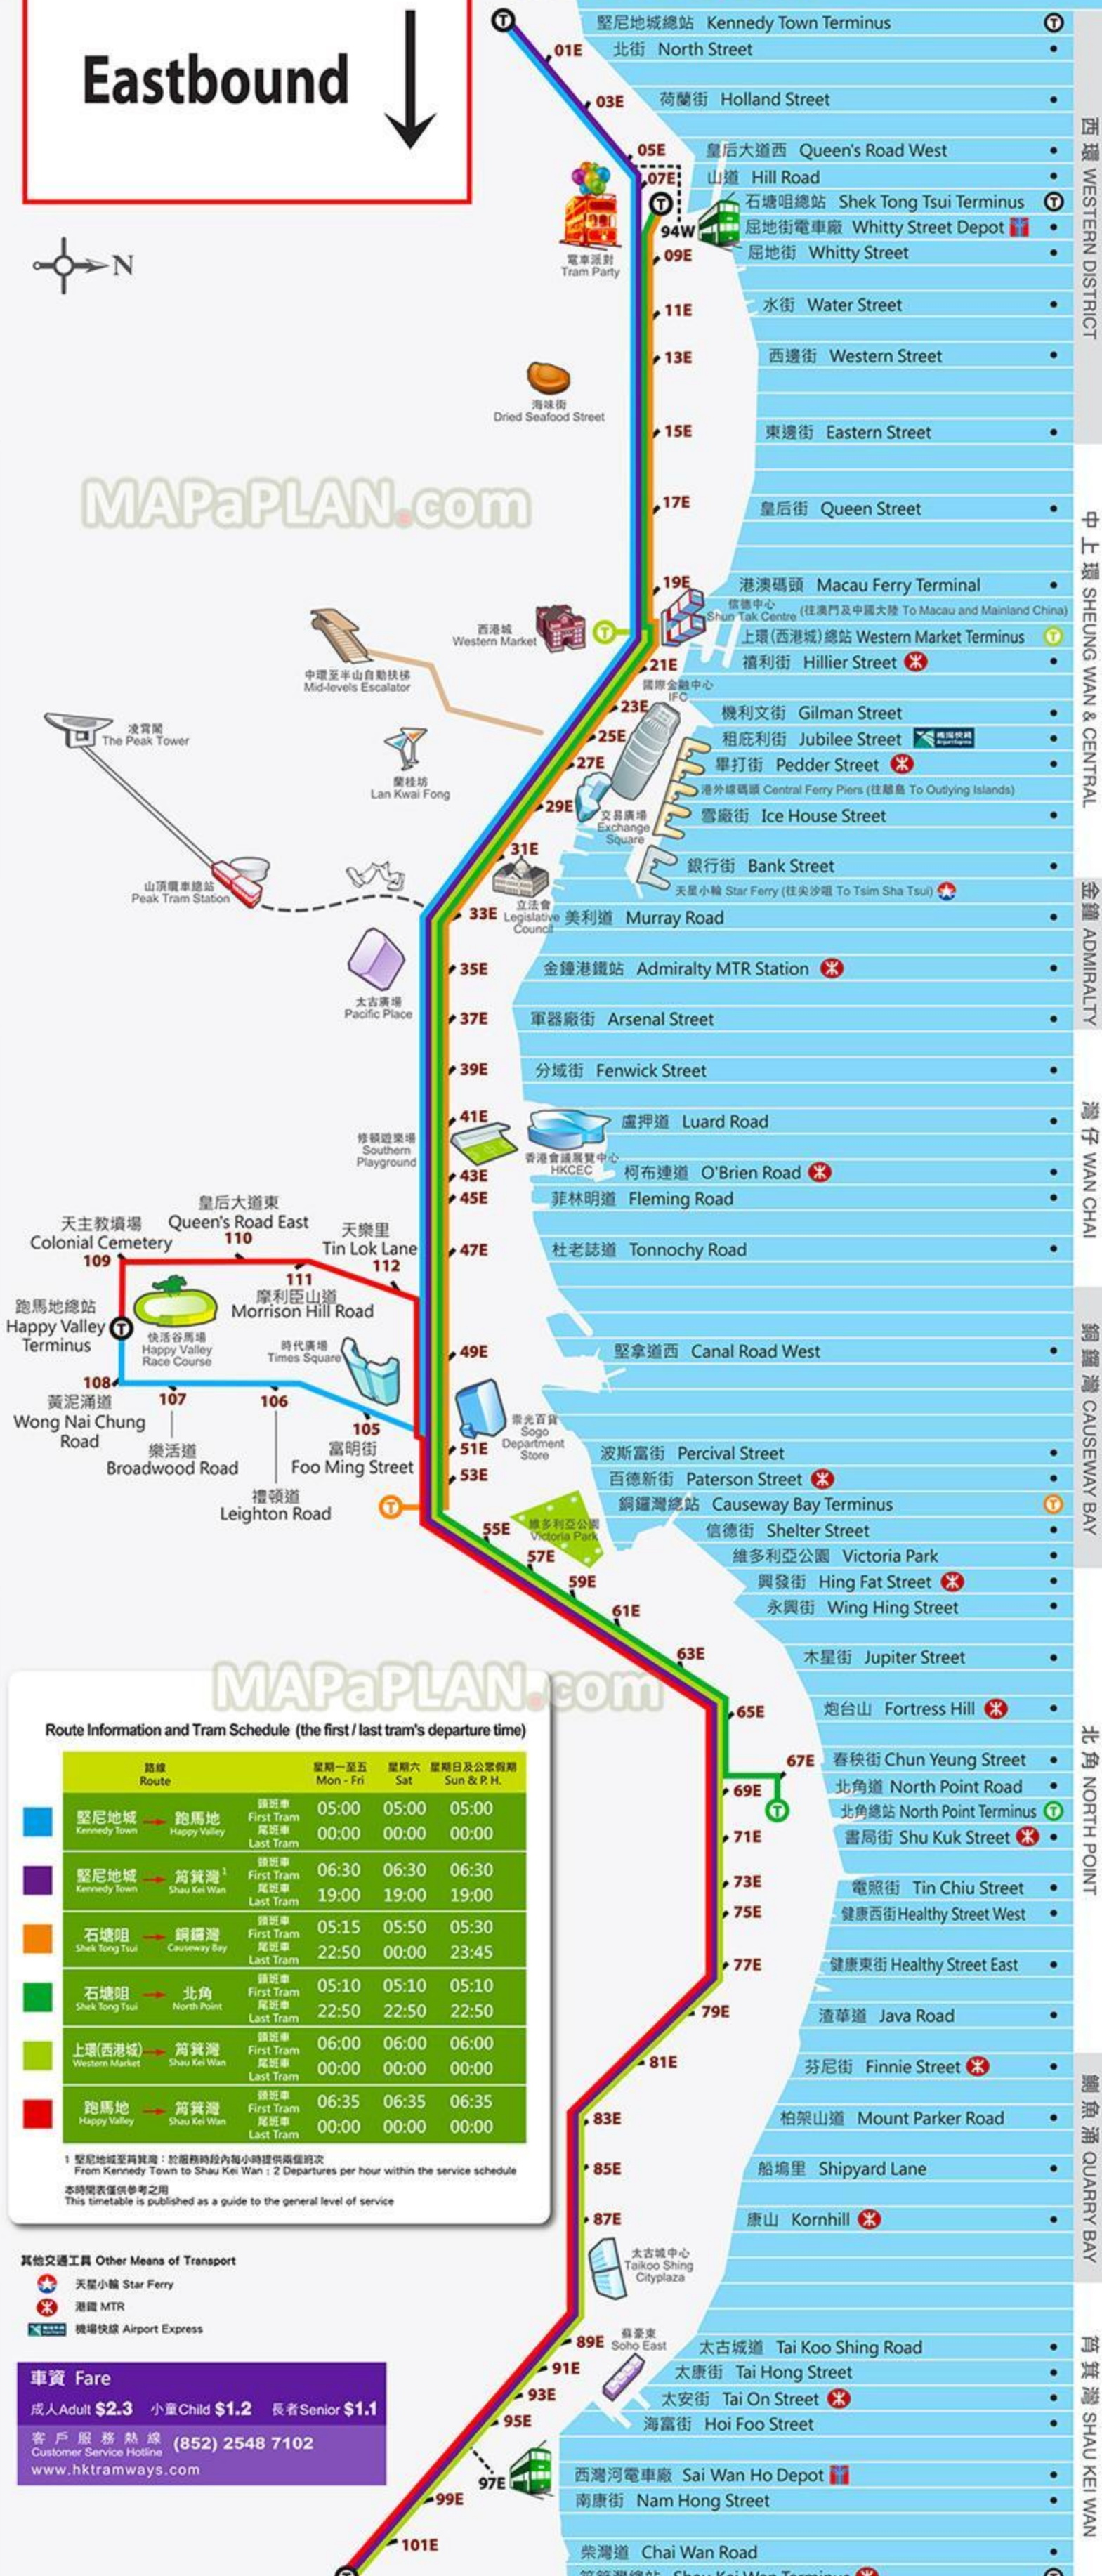

Westbound

MAPaPLAN.com

Eastbound

MAPaPLAN.com

MAPaPLAN.com

MAPaPLAN.com

Route Information and Tram Schedule (the first / last tram's departure time)

路線 Route	星期一至五 Mon - Fri	星期六 Sat	星期日及公眾假期 Sun & P.H.
筲箕灣 → 上環(西港城) Shau Kei Wan → Western Market	頭班車 First Tram 05:45 尾班車 Last Tram 00:00	05:45 23:50	05:45 23:50
筲箕灣 → 跑馬地 Shau Kei Wan → Happy Valley	頭班車 First Tram 05:50 尾班車 Last Tram 23:15	05:50 23:15	05:50 23:15
北角 → 石塘咀 North Point → Shek Tong Tsui	頭班車 First Tram 06:00 尾班車 Last Tram 23:40	06:00 23:40	06:00 23:40
銅鑼灣 → 石塘咀 Causeway Bay → Shek Tong Tsui	頭班車 First Tram 05:50 尾班車 Last Tram 23:30	06:30 00:35	06:00 00:20
跑馬地 → 堅尼地城 Happy Valley → Kennedy Town	頭班車 First Tram 05:45 尾班車 Last Tram 00:40	05:45 00:40	05:45 00:40
筲箕灣 → 堅尼地城 Shau Kei Wan → Kennedy Town	頭班車 First Tram 07:40 尾班車 Last Tram 20:30	07:40 20:30	07:40 20:30

1 筲箕灣至堅尼地城：於服務時段內每小時提供兩個班次
From Shau Kei Wan to Kennedy Town: 2 Departures per hour within the service schedule
本時間表僅供參考之用
This timetable is published as a guide to the general level of service

Route Information and Tram Schedule (the first / last tram's departure time)

1 堅尼地城至筲箕灣：於服務時段內每小時提供兩個班次
From Kennedy Town to Shau Kei Wan: 2 Departures per hour within the service schedule
本時間表僅供參考之用
This timetable is published as a guide to the general level of service

其他交通工具 Other Means of Transport